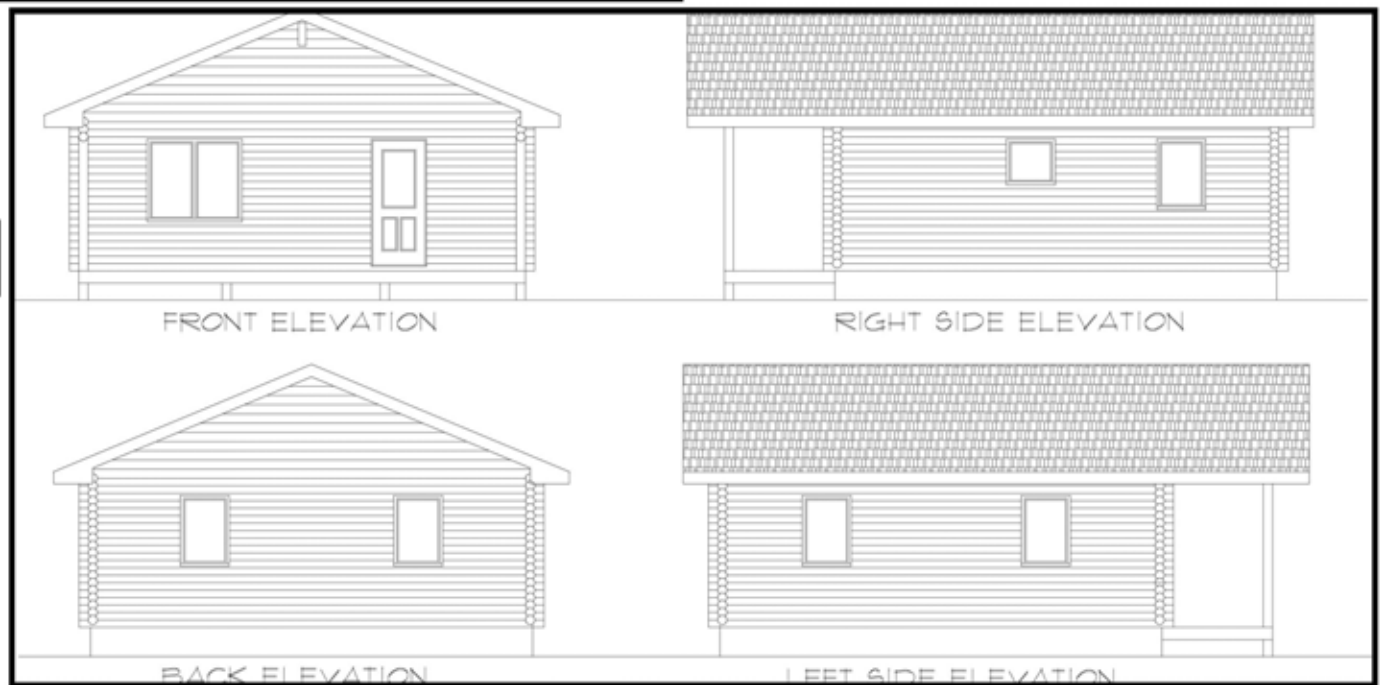

Northern White Cedar log home packages

The Margaree I & II (378 & 576 Sq.Ft.)

Margaree I	378	Bedrooms	1	Baths	1
Margaree II	576	Bedrooms	2	Baths	1

Features

- The perfect little “log cabin” !
- One or two bedrooms.
- Vaulted ceiling over common area.
- Already have a cottage - need extra space—the Margaree is perfect as a quest cottage / extra bunking area !
- Perfect for a rental unit !

The Margaree I & II

Margaree I

Margaree II

The Maragree I & II (378 and 576 Sq.Ft.)

MAIN FLOOR PLAN

MAIN FLOOR PLAN

Maragree II (576)