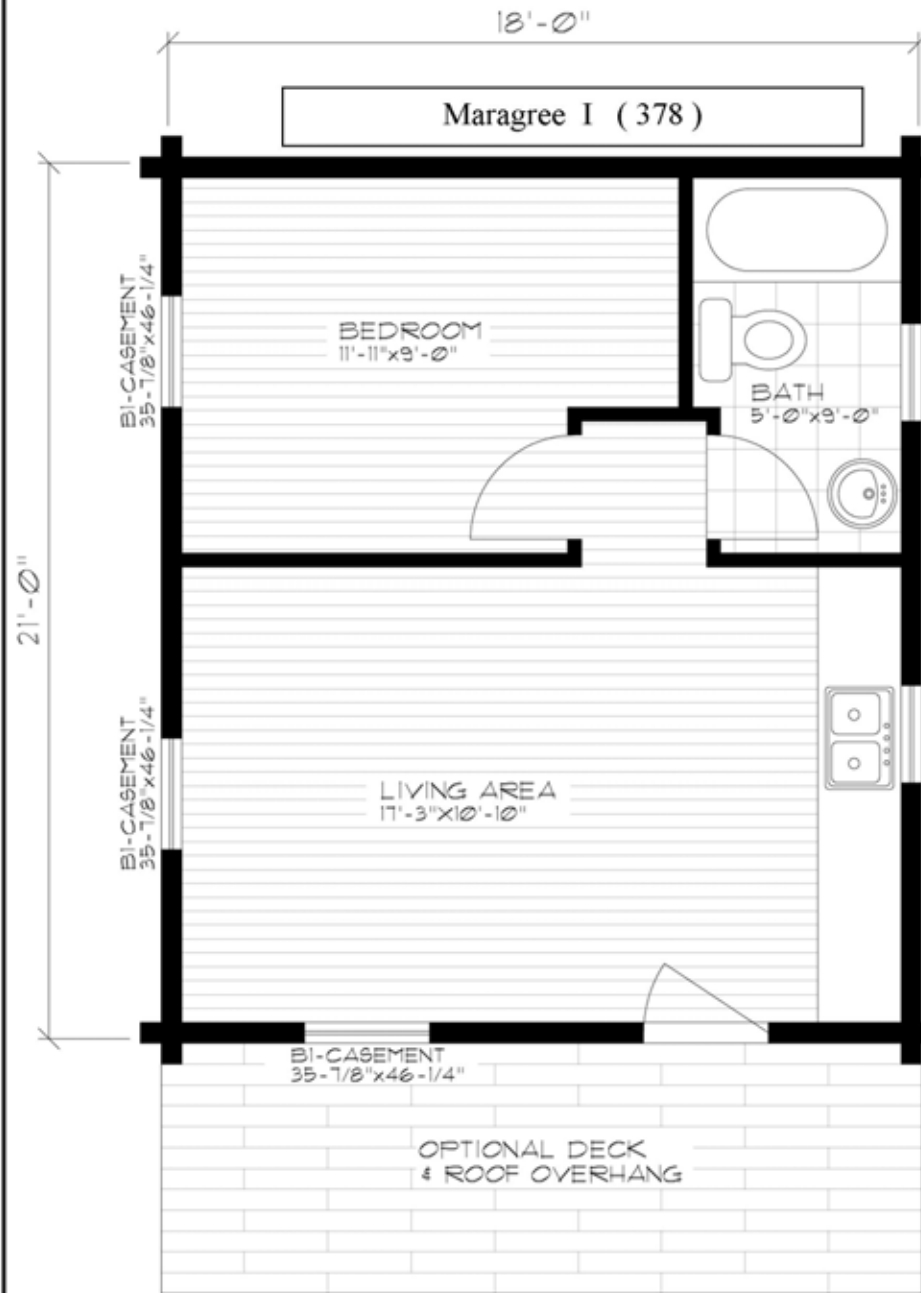

Northern White Cedar log home packages

The Margaree I & II (378 & 576 Sq.Ft.)

Margaree I	378	Bedrooms	1	Baths	1
Margaree II	576	Bedrooms	2	Baths	1

Features

- The perfect little “log cabin” !
- One or two bedrooms.
- Vaulted ceiling over common area.
- Already have a cottage - need extra space—the Margaree is perfect as a quest cottage / extra bunking area !
- Perfect for a rental unit !

The Margaree I & II

Margaree I

Margaree II

The Maragree I & II (378 and 576 Sq.Ft.)

MAIN FLOOR PLAN

MAIN FLOOR PLAN

Maragree II (576)