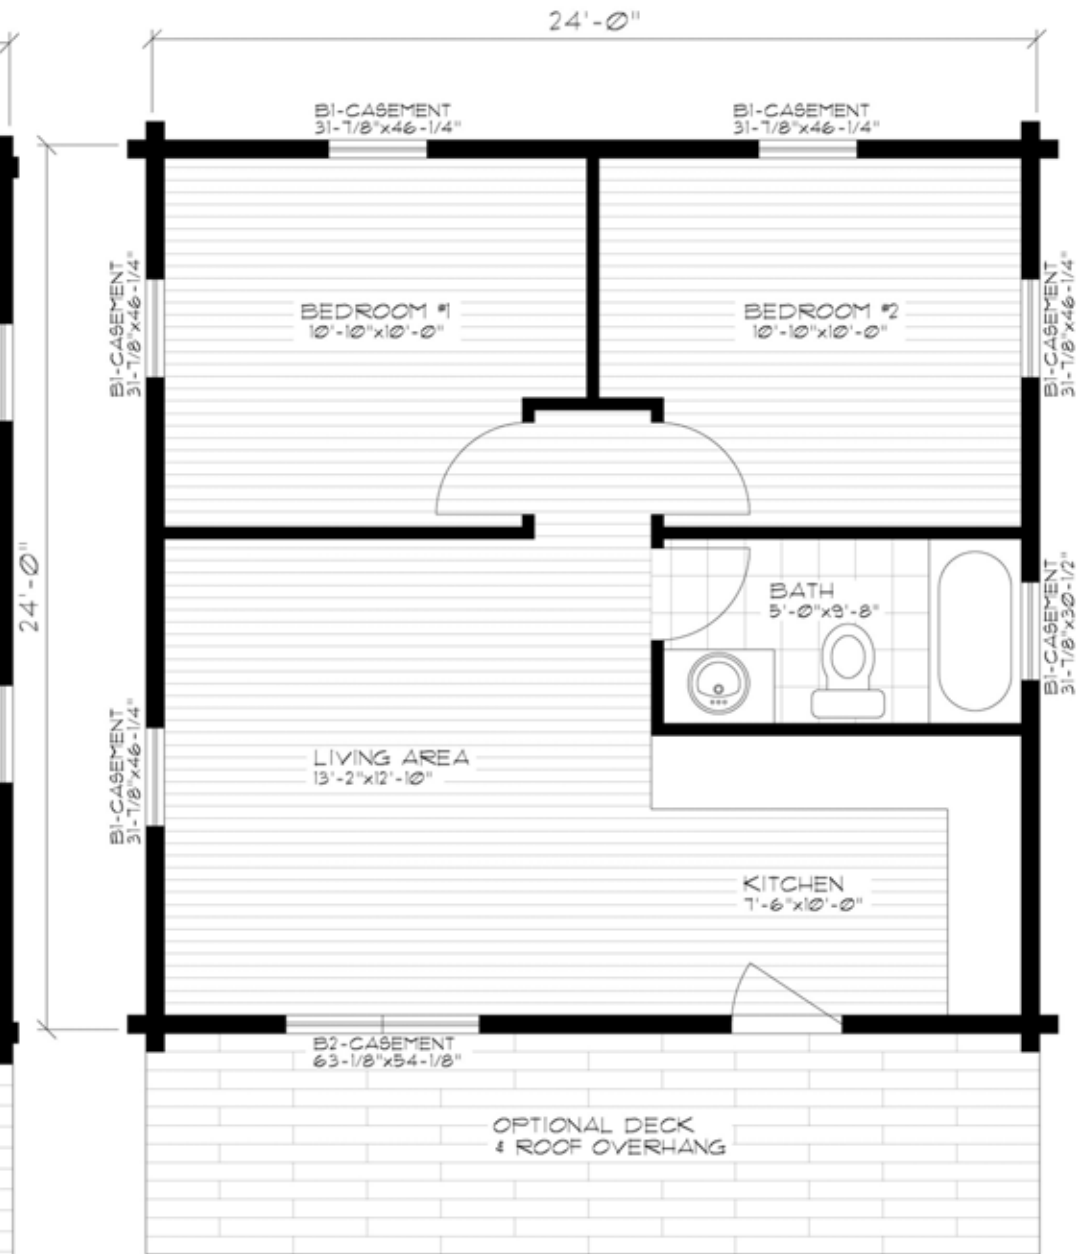

Northern White Cedar log home packages

The Margaree I & II (378 & 576 Sq.Ft.)

Margaree I	378	Bedrooms	1	Baths	1
Margaree II	576	Bedrooms	2	Baths	1

Features

- The perfect little “log cabin” !
- One or two bedrooms.
- Vaulted ceiling over common area.
- Already have a cottage - need extra space—the Margaree is perfect as a quest cottage / extra bunking area !
- Perfect for a rental unit !

The Margaree I & II

Margaree I

Margaree II

The Maragree I & II (378 and 576 Sq.Ft.)

MAIN FLOOR PLAN

MAIN FLOOR PLAN

Maragree II (576)